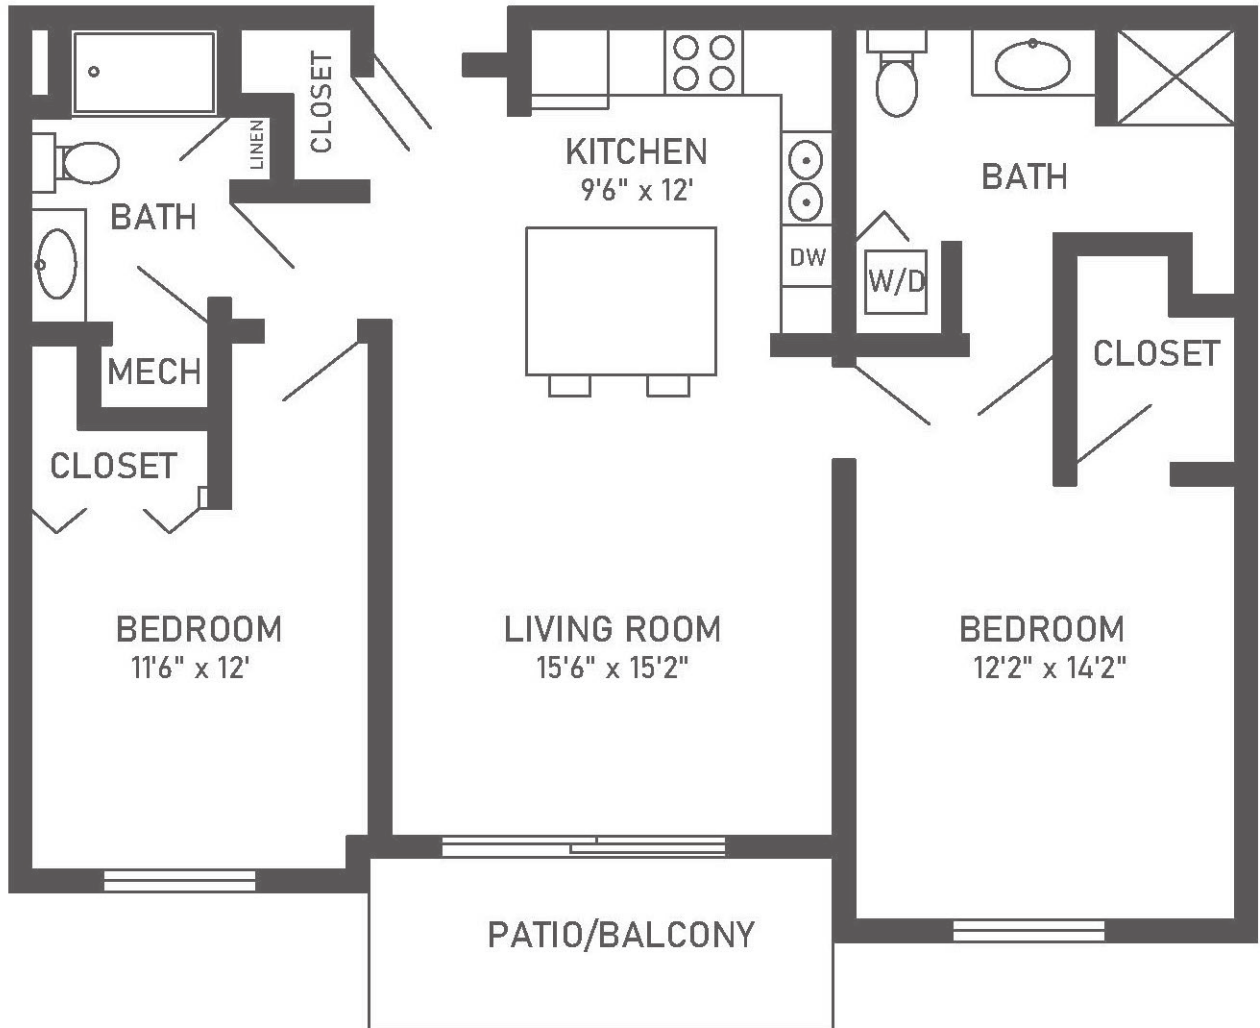

Ontario  
Two-Bedroom, Two-Bath (Island)

1,094 sq. ft.

Dimensions are approximate.

2510 Lake Michigan Drive NW, Grand Rapids, MI 49504 (616) 735-6080 CovLivingGreatLakes.org

Covenant Living Communities & Services is a ministry of the Evangelical Covenant Church and does not discriminate pursuant to the federal Fair Housing Act. All faiths and beliefs are welcome.