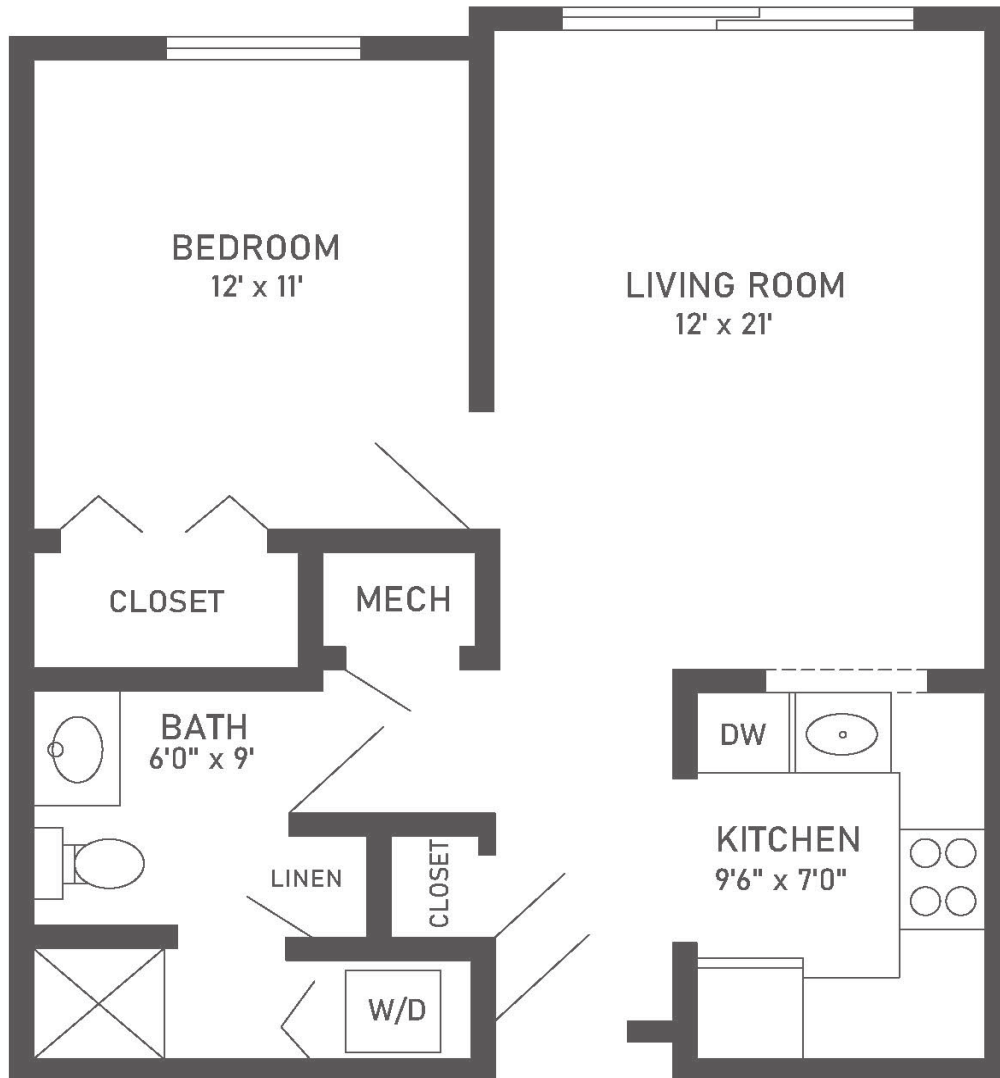

Isle Royale
One-Bedroom, One-Bath

710 sq. ft.

Dimensions are approximate.

2510 Lake Michigan Drive NW, Grand Rapids, MI 49504 (616) 735-6080 CovLivingGreatLakes.org

Covenant Living Communities & Services is a ministry of the Evangelical Covenant Church and does not discriminate pursuant to the federal Fair Housing Act. All faiths and beliefs are welcome.