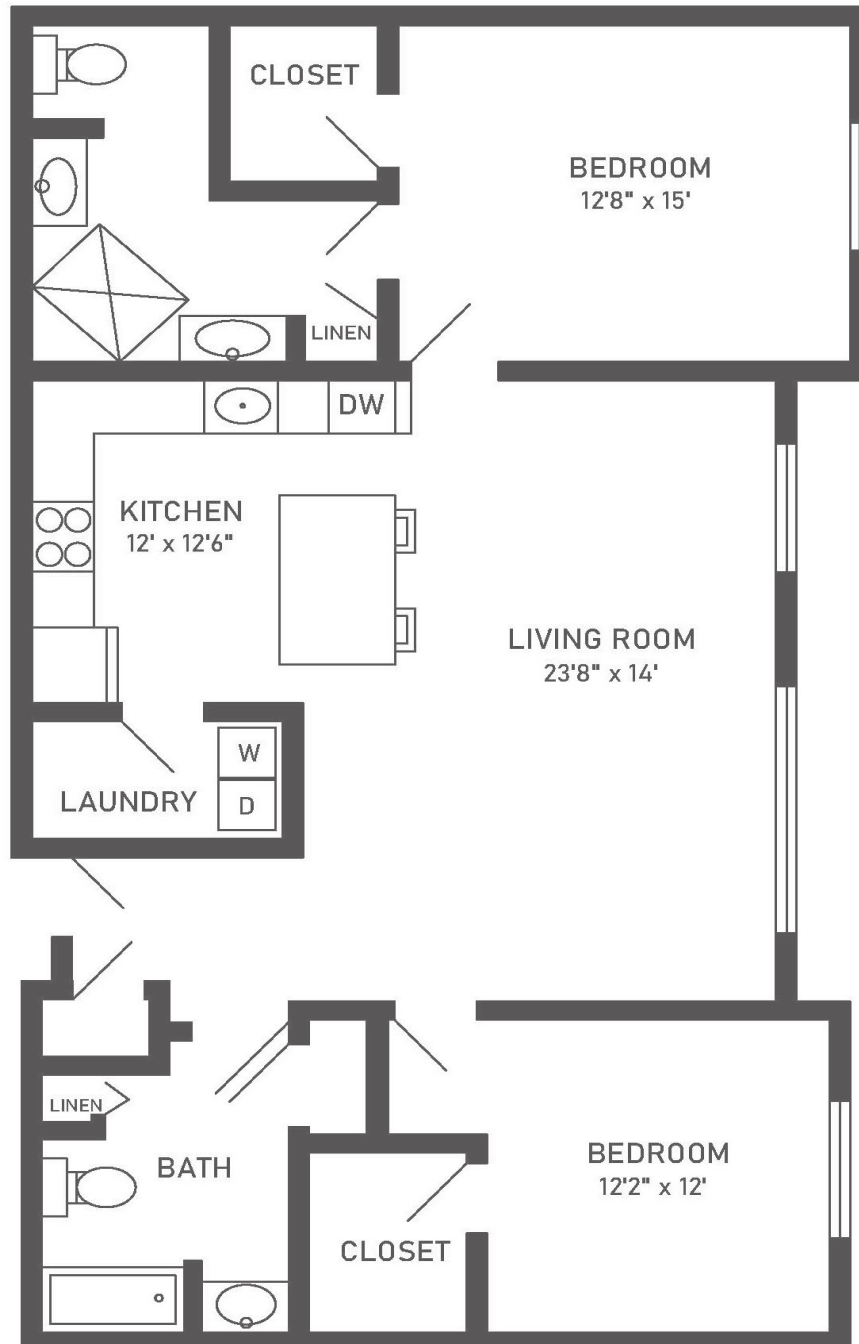

Grand Traverse Two-Bedroom, Two-Bath (Island)

1,360 sq. ft.

Dimensions are approximate.

2510 Lake Michigan Drive NW, Grand Rapids, MI 49504 (616) 735-6080 CovLivingGreatLakes.org

Covenant Living Communities & Services is a ministry of the Evangelical Covenant Church and does not discriminate pursuant to the federal Fair Housing Act. All faiths and beliefs are welcome.