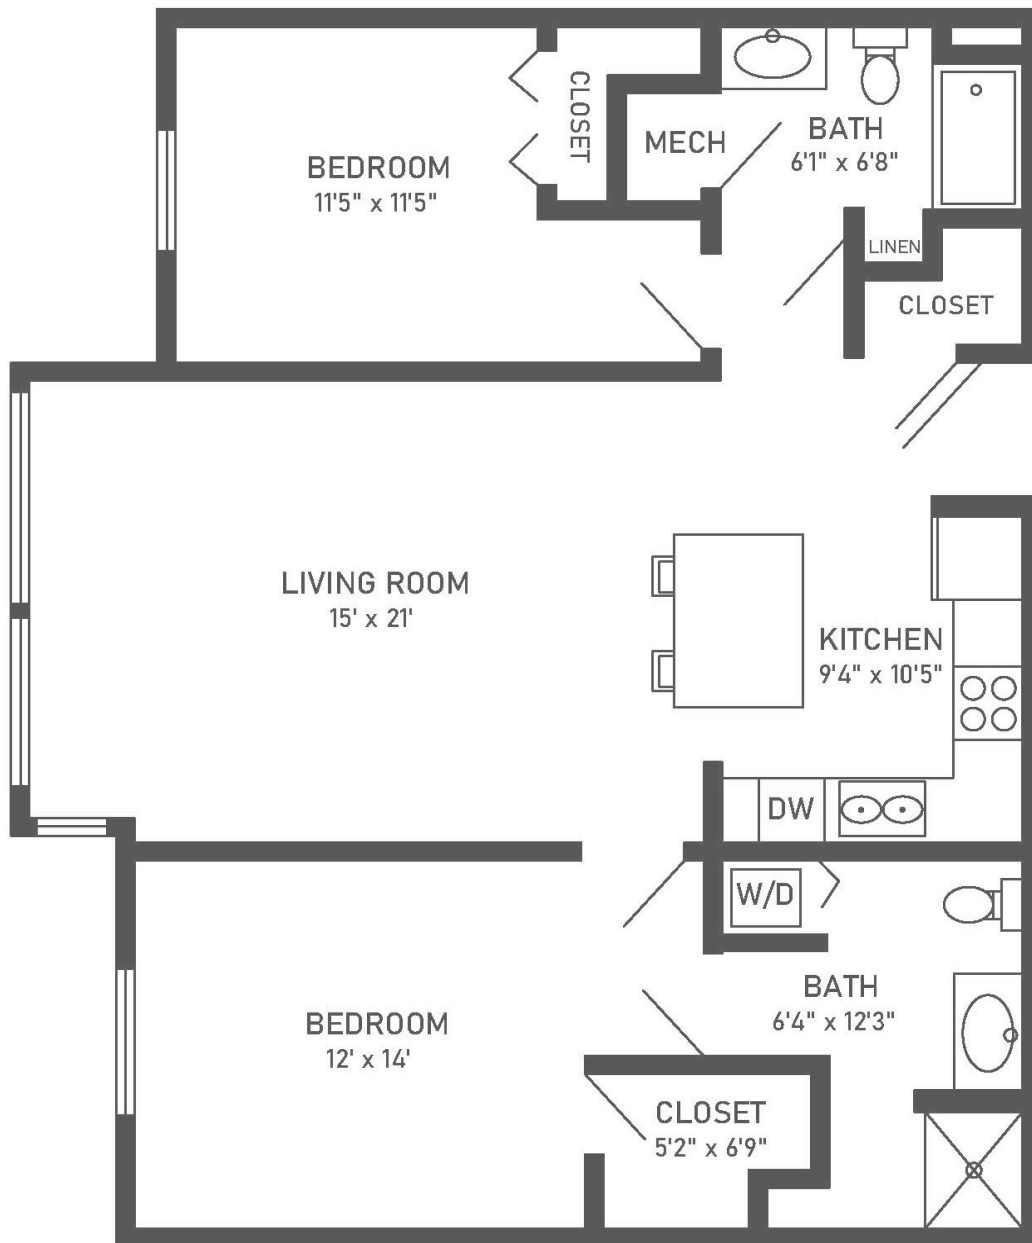

Glen Arbor
Two-Bedroom, Two-Bath (Island)

1,182 sq. ft.

Dimensions are approximate.

2510 Lake Michigan Drive NW, Grand Rapids, MI 49504 (616) 735-6080 CovLivingGreatLakes.org

Covenant Living Communities & Services is a ministry of the Evangelical Covenant Church and does not discriminate pursuant to the federal Fair Housing Act. All faiths and beliefs are welcome.